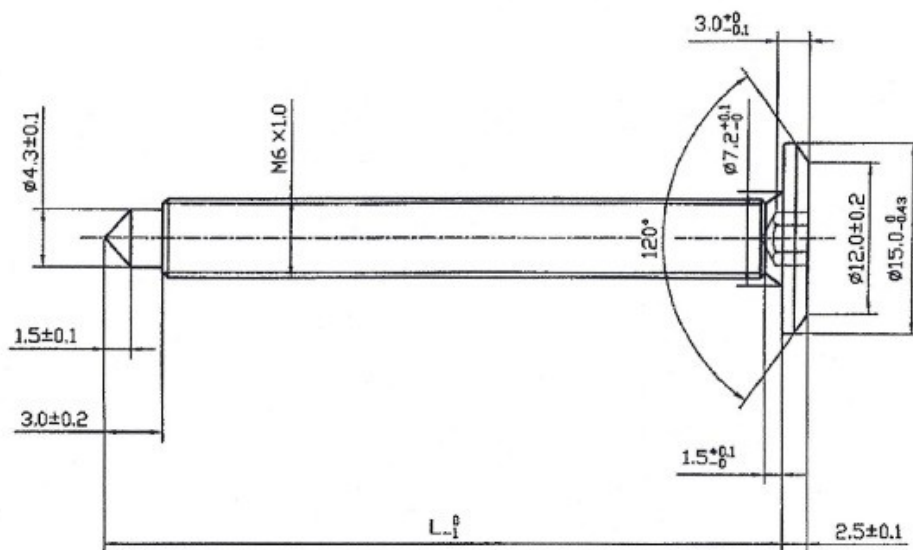

## Description:

Fifteen Screw, M6x70mm (68+3), SS316, Pointed

## Item number:

12.01.670-1

Units	Box	Carton	HS Code	Barcode
Pcs.	150	750	7318155290	
				5704866020565

Length specification

L <sub>1</sub>
26
31
36
41
46
51
61
71
81
91
101